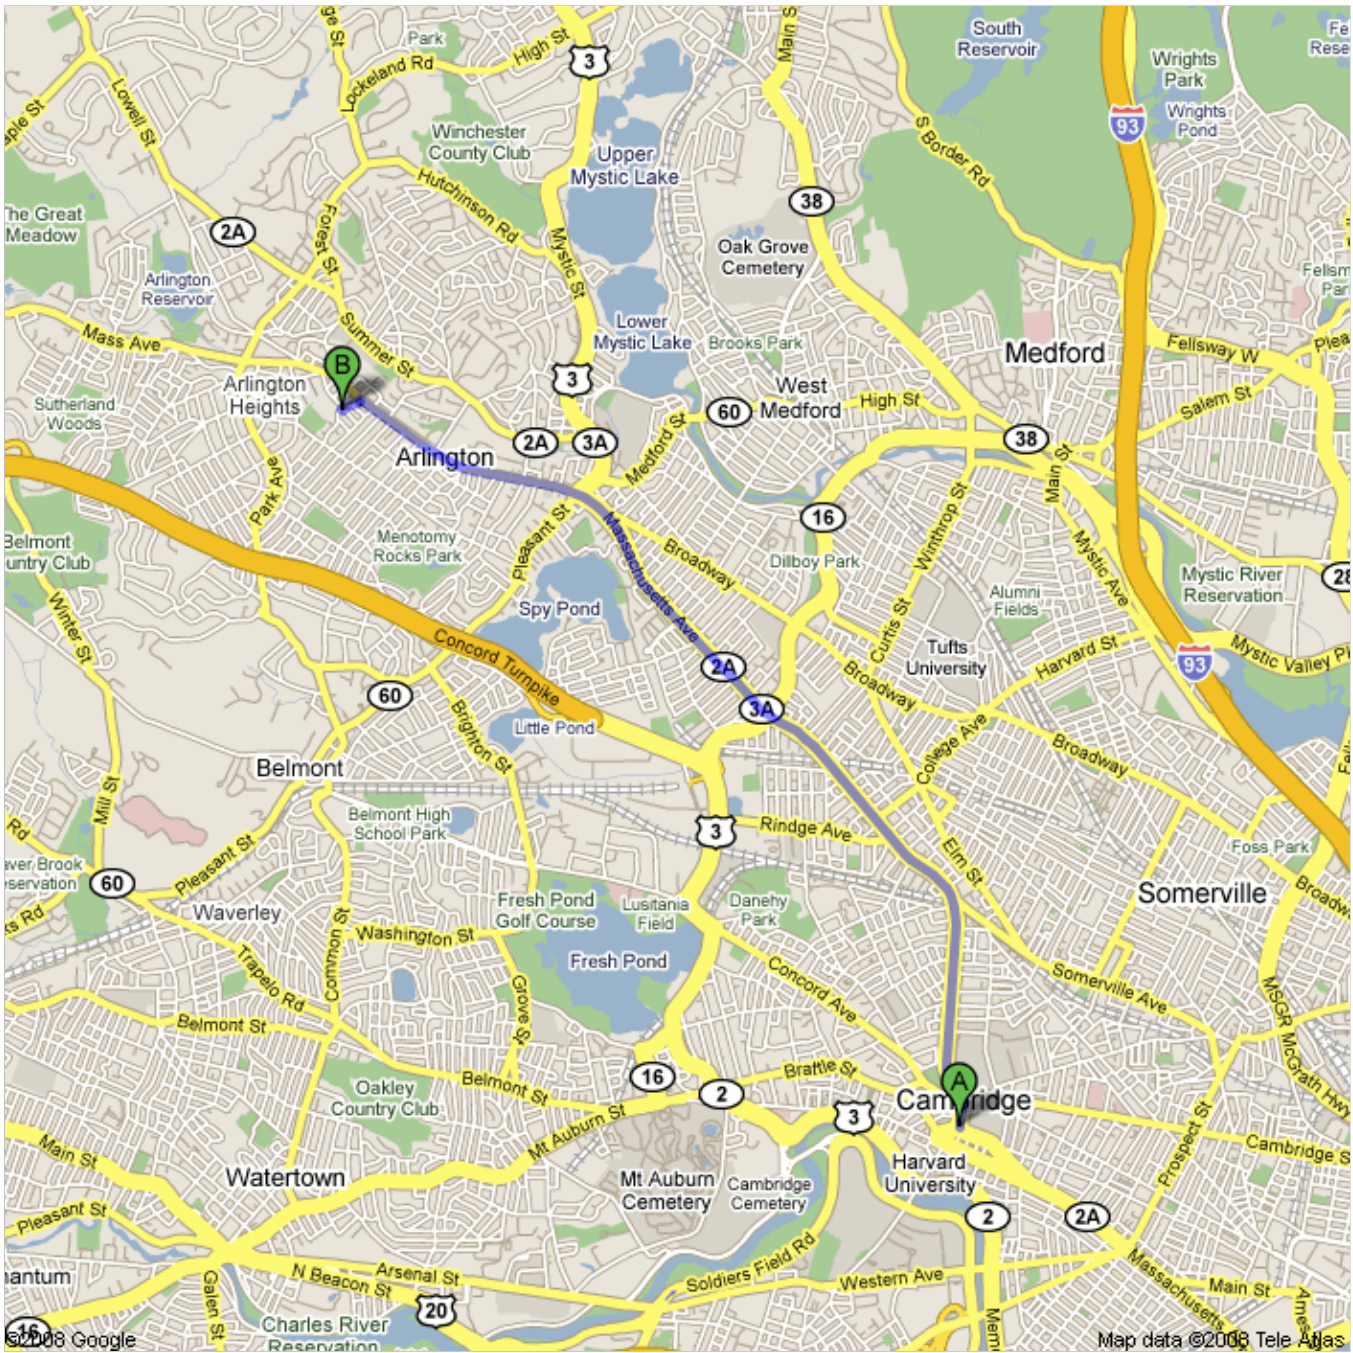

Directions to 30 Howard St, Arlington, MA 02476

4.8 mi – about 12 mins

Save trees. Go green!
 Download Google Maps on your phone at google.com/gmm

Harvard Square Station

1. Head **north** on **Mass Ave/Massachusetts Ave/RT-2A** toward **Massachusetts Ave**
Continue to follow Mass Ave/Massachusetts Ave
About 12 mins

go 4.7 mi
total 4.7 mi

2. Turn **left** at **Quincy St**

go 0.1 mi
total 4.8 mi

3. Turn **left** at **Howard St**

go 46 ft
total 4.8 mi